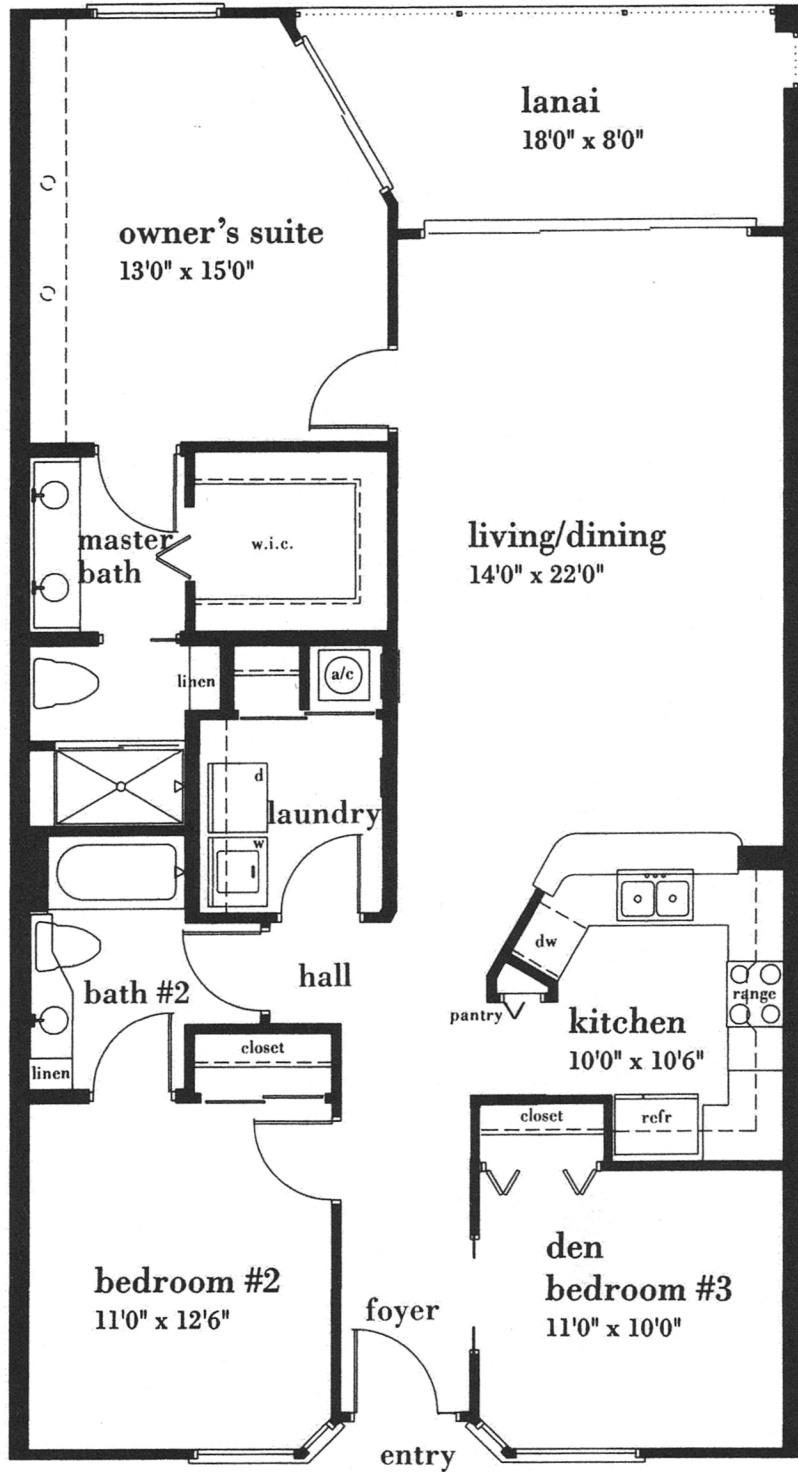

ANTIGUA DELUXE

UNITS 103, 203, 303
(102, 202, 302 Reversed)

GROSS LIVING AREA	1327
SCREENED LANAI	126
TOTAL AREA	1453

(VAULTED CEILINGS AT 3RD FLOOR)

Dimensions and area are approximate.